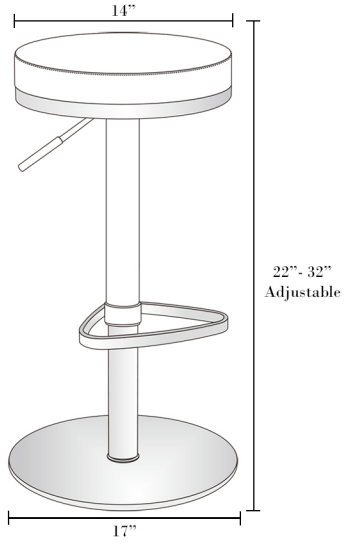

Noah

Stoolz By Divani

Specifications

GW	29 lbs / 13kgs
NW	25 lbs / 11.5kgs
Pcs/Carton	1pc
Carton Size	17" x 16" x 10"

The Whole Team

Silver Steel - Ice White

Rose Gold - Ebony

Rose Gold - Ice White